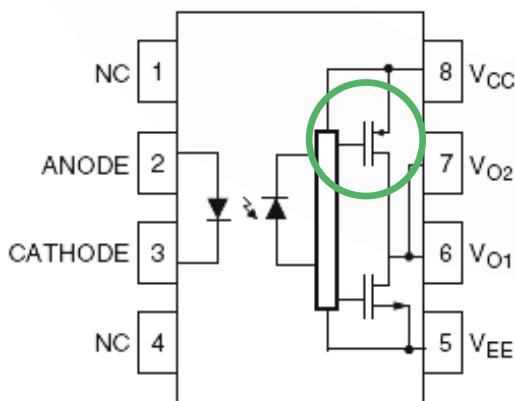

The FOD3120 and FOD3150 are 2.5A and 1.0A output current gate drive optocouplers capable of driving 1200V/20A IGBTs and MOSFETs in solar inverters, motor drives and induction heating applications. These optocouplers offer best-in-class common mode rejection (CMR) making the application more immune to noise. With tight pulse width distortion (100ns), leading to smaller filters and improved power efficiency, these devices also offer a 1414V peak working voltage to accommodate switching of 1200V IGBTs.

These MOSFET gate drive optocouplers complement ON Semiconductor's (former Fairchild) offering in the discrete power MOSFET and IGBT line of products, providing ON Semiconductor's customers with one stop shopping from the logic control portion of the circuit to the isolated gate driver to the power MOSFET. This combined solution converts the mW to kW providing electrical isolation between the primary and secondary circuits.

FEATURES & BENEFITS

- Wide operating voltage range of 15V to 30V
- High output current capability
  - FOD3120 – 2.5A
  - FOD3150 – 1.0A
- 5000V isolation voltage rating
  - 1414V(peak) working voltage (UIORM) ideal for 1200V IGBTs
- High common mode immunity
  - FOD3120 – 35,000 V/ μ s minimum
  - FOD3150 – 20,000 V/ μ s minimum
- Low supply currents (ICCH, ICCL)
  - FOD3120 – 3.8mA maximum
  - FOD3150 – 5mA maximum
  - >8mm creep age and clearance distance (option T)

APPLICATIONS

- Solar Inverters
- Motor Drives
- Power Inverters
- Uninterruptible Power Supplies
- Induction Heating
- Isolated MOSFET/IGBT drives

SAFETY AND REGULATORY

- UL1577, 5000 VRMS for 1 min.
- IEC60747-5-5

PACKAGE

- DIP8