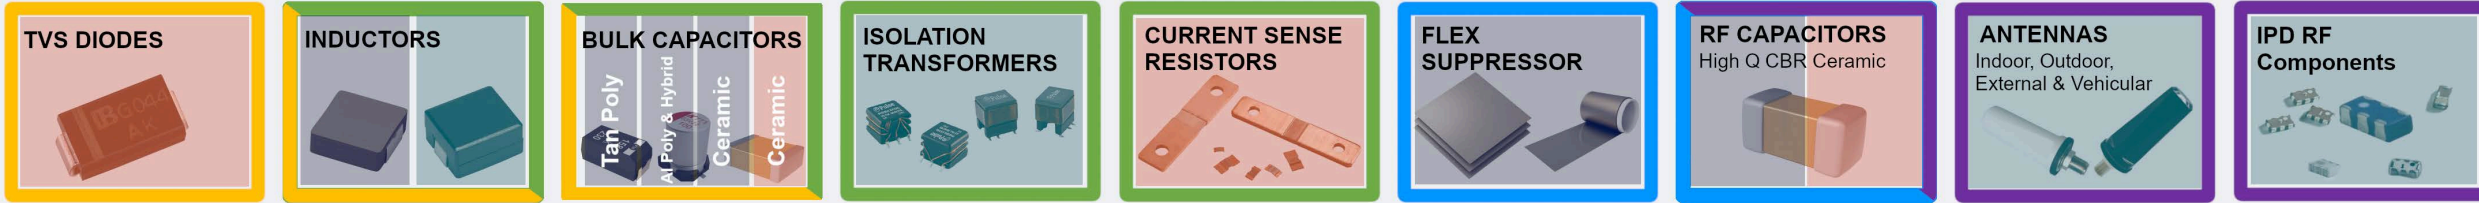

Digital Architecture Passive Components

KEY: YAGEO, KEMET, Pulse