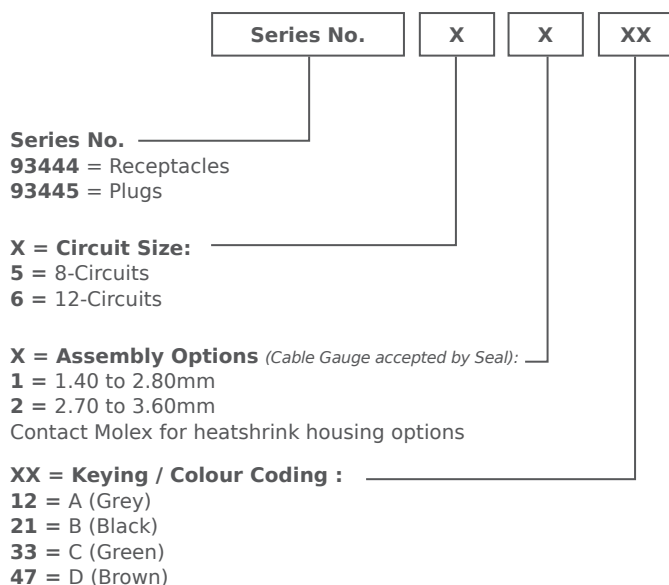

Order Number Selection Guide

PLUGS AND RECEPTACLES

8- AND 12-CIRCUIT

WEDGELOCKS (TPA)

18-CIRCUIT