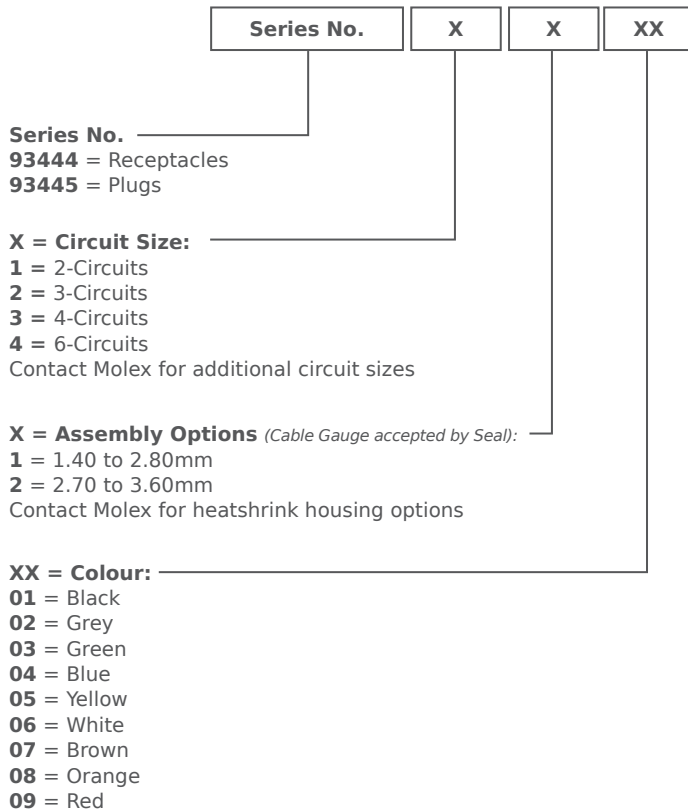

Order Number Selection Guide

PLUGS AND RECEPTACLES

8- AND 12-CIRCUIT

WEDGELOCKS (TPA)

18-CIRCUIT