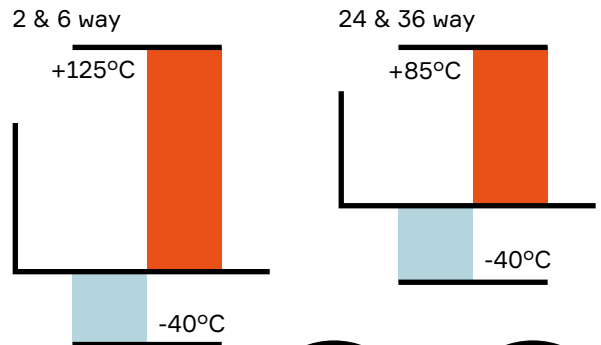

TEMPERATURE