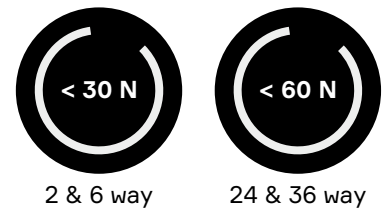

CONNECTOR MATING FORCE