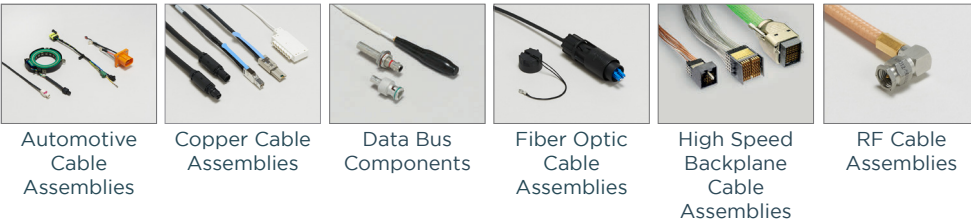

TE
connectivity

AVNET
ABACUS

TE CONNECTIVITY PRODUCT PORTFOLIO

AVNET ABACUS CAN NOW OFFER THE WHOLE TE CONNECTIVITY PORTFOLIO

ANTENNAS

APPLICATION TOOLING

CABLE ASSEMBLIES

CONNECTORS

CONNECTORS

Modular Jacks & Plugs

PCB Connectors

Pluggable IO Connectors & Cages

Power Connectors

Rectangular Connectors

RF Connectors

Socket Connectors