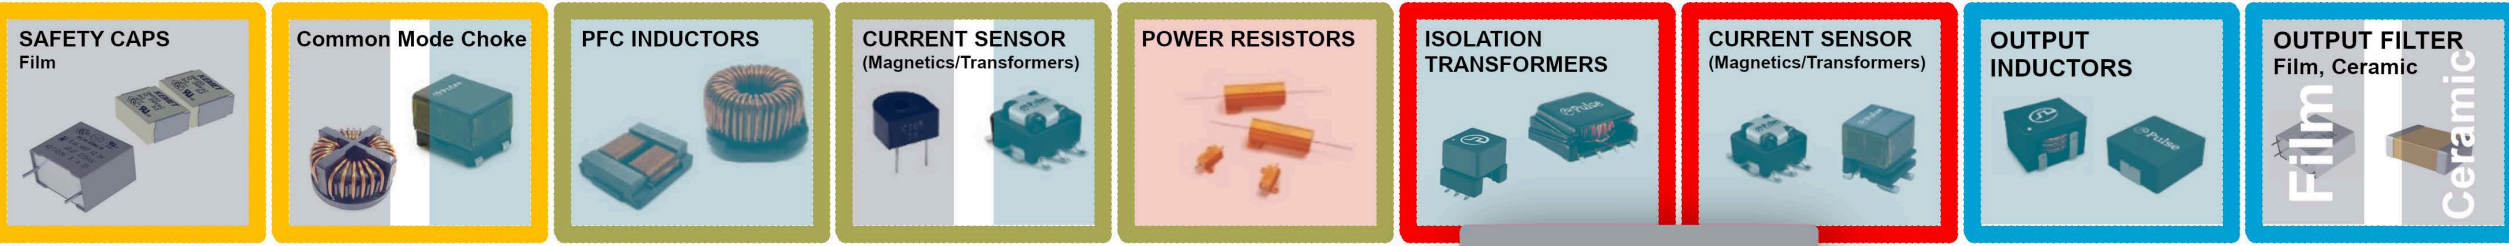

Power Conversion Passive Components

Key: YAGEO, KEMET, Pulse