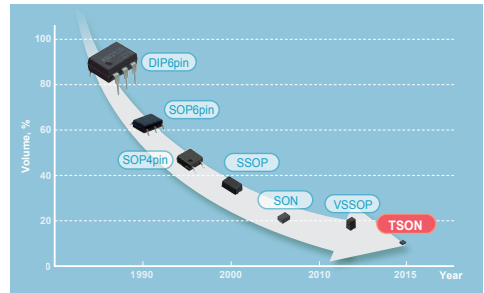

Package size change

PhotoMOS® technology

The basic construction of the PhotoMOS relay can be seen in the illustration. Light emitted from an LED on the input side passes through an isolator permeable to light and is detected by a solar cell. Via a trigger circuit, the solar cell's output voltage controls the gates of two