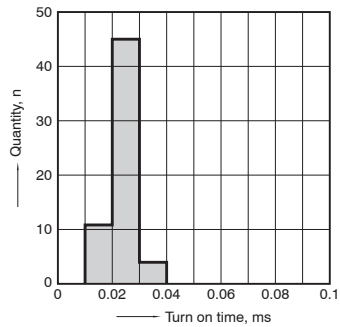

3. Fast switching times

with little variation (e.g. AQY221N3V)

4. Low output capacitance

(e.g. AQY221*V)