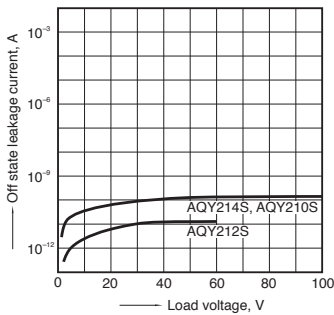

A FEW DISTINGUISHING FEATURES

1. Linear output characteristics

(e.g. AQY225R2V)

2. Low off-state leakage current

in the pA range (e.g. AQY21*S)

3. Fast switching times

with little variation (e.g. AQY221N3V)