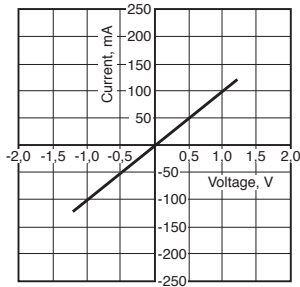

A FEW DISTINGUISHING FEATURES

1. Linear output characteristics

(e.g. AQY225R2V)