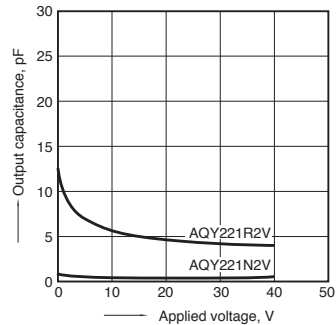

Typical applications

- › Measuring devices and technology
- › IC and PC board testers
- › Multiplexers
- › Medical technology
- › Industrial control systems
- › Battery management
- › Signal/alarm contacts
- › Outputs for programmable controllers
- › Pulse and counter outputs
- › Isolation monitoring