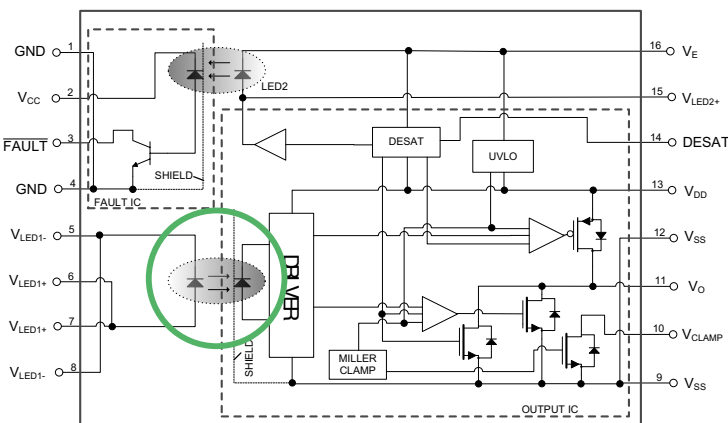

The device utilizes ON Semiconductor's (former Fairchild's) proprietary Optoplanar® coplanar packaging technology and optimized IC design to achieve reliable high isolation voltage and high noise immunity, characterized by high common-mode rejection and power supply rejection specifications. The device is housed in a wide-body 16-pin small-outline plastic package.

The gate-driver channel consists of an aluminium gallium arsenide (AlGaAs) light-emitting diode (LED) optically coupled to an integrated high-speed driver circuit with a low-RDS(ON) MOSFET output stage. The fault-sense channel consists of an aluminium gallium arsenide (AlGaAs) LED optically coupled to an integrated high-speed feedback circuit for fault sensing.

FEATURES & BENEFITS

- Wide operating voltage range of 15V to 30V
- High output current capability – 2.5A
- 5000V isolation voltage rating
  - 1414V(peak) working voltage (UIORM) ideal for 1200V IGBTs
- High common mode immunity – 35k V/μs minimum
- Low supply currents (ICCH, ICCL)
  - FOD3120 – 3.8mA maximum
  - FOD3150 – 5mA maximum
- >8mm creep age and clearance distance

APPLICATIONS

- Solar Inverters
- Motor Drives
- Power Inverters
- Uninterruptible Power Supplies
- Induction Heating
- Isolated MOSFET/IGBT drives

SAFETY AND REGULATORY

- UL1577, 5000 VRMS for 1 min.
- DIN-EN/IEC60747-5-5

PACKAGE

- SO16