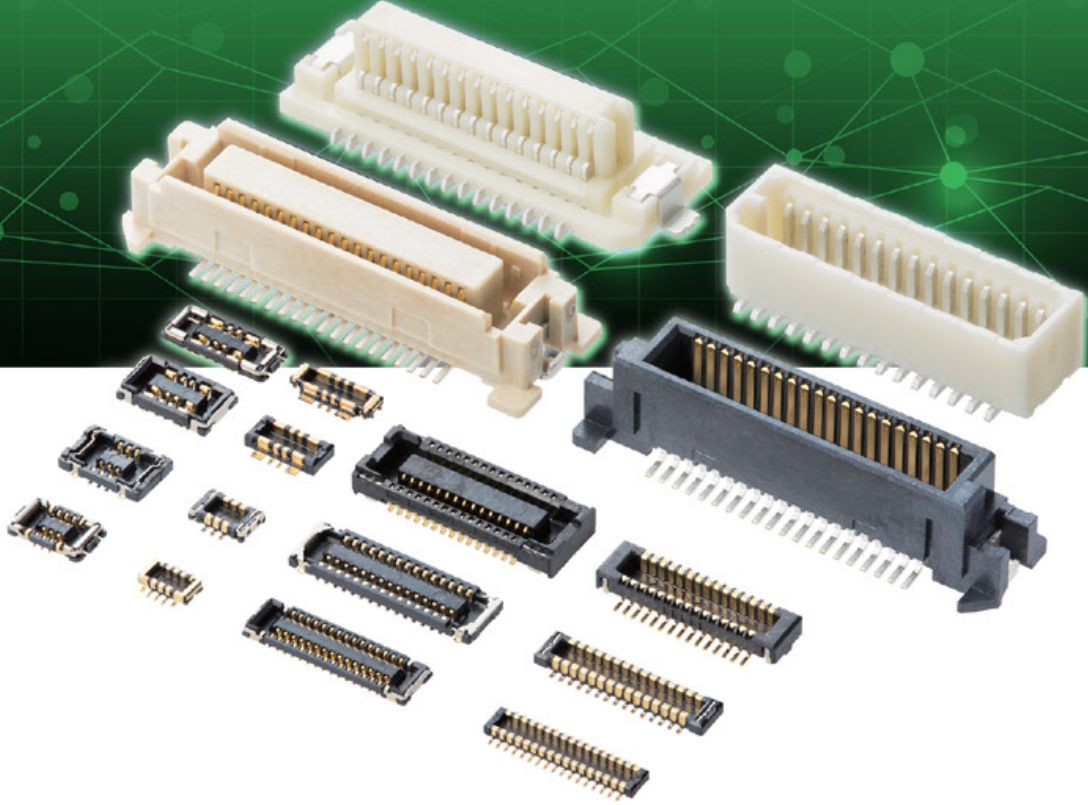

## AN EXAMPLE OF A WIRELESS CHARGER APPLICATION

SlimStack Board-to-Board Connectors, Battery and SSB RP Series

Though the smallest size in the industry, this series of connectors can be used for high current and high retention force applications.

Easy-On FFC/FPC Connectors, Flexi-Latch Series

These are latch-type FFC/FPC-to-Board connectors that can be used for high current applications (2.0A), such as for connection to LED headlights.

# EASY-ON FFC/FPC CONNECTORS

# SLIMSTACK BOARD-TO-BOARD CONNECTORS