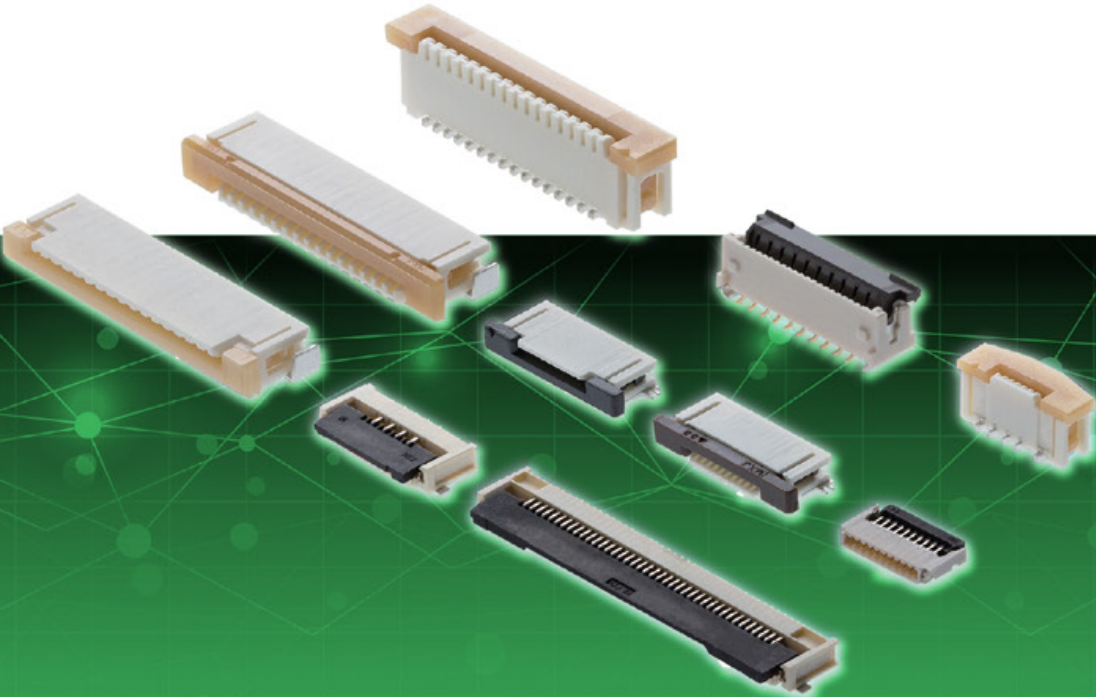

## AN EXAMPLE OF A COMBINATION SWITCH APPLICATION

SlimStack Board-to-Board Connectors, FSR1 Series

If some customers further want to simplify combination switch connection, we recommend the use of this series of connectors.

## AN EXAMPLE OF A WIRELESS CHARGER APPLICATION

SlimStack Board-to-Board Connectors, Battery and SSB RP Series

Though the smallest size in the industry, this series of connectors can be used for high current and high retention force applications.

Easy-On FFC/FPC Connectors, Flexi-Latch Series

These are latch-type FFC/FPC-to-Board connectors that can be used for high current applications (2.0A), such as for connection to LED headlights.

# EASY-ON FFC/FPC CONNECTORS