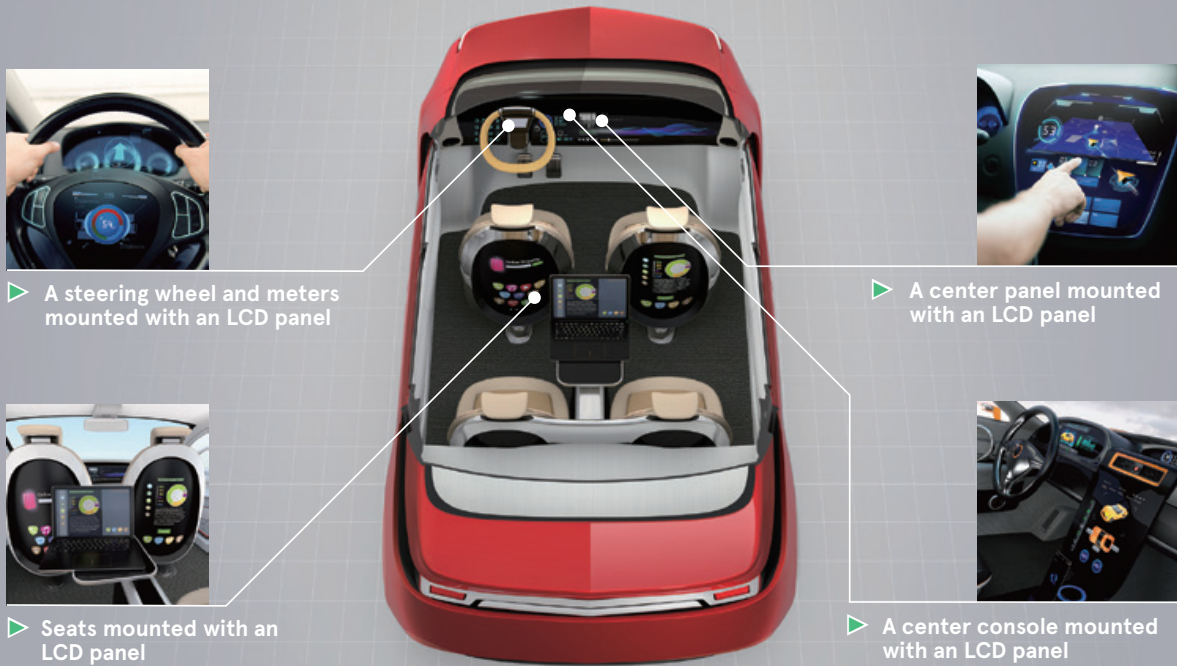

# Our proposals for autonomous driving

In response to the recent trend of autonomous driving, there is a growing need for in-vehicle cameras and radars. Based on this fact, the use of Easy-On FFC/FPC Connectors and SlimStack Board-to-Board connectors would help you manage an increasing amount of information and a growing number of digital signals.

## AN EXAMPLE OF A CAMERA APPLICATION

**SlimStack Board-to-Board connectors, J-Bend series**

These are representative 0.40mm Pitch SlimStack family, which have been used for many years in a wide range of applications from mobile devices to industrial equipment.

# Our proposals for built-in LCD interior panels

With the aim to create more comfortable in-vehicle environment, the use of built-in LCD interior panels is expected to increase in a wide variety of applications. For connection of these built-in LCD interior panels, we recommend the use of Easy-On FFC/FPC Connectors because of the availability of many lineups.