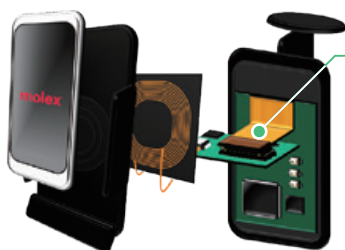

▶ Combination switch

▶ Sequential turn signal

▶ Wireless charging module

▶ LED headlight

## AN EXAMPLE OF A COMBINATION SWITCH APPLICATION

SlimStack Board-to-Board Connectors, FSR1 Series

If some customers further want to simplify combination switch connection, we recommend the use of this series of connectors.

## AN EXAMPLE OF A WIRELESS CHARGER APPLICATION

SlimStack Board-to-Board Connectors, Battery and SSB RP Series

Though the smallest size in the industry, this series of connectors can be used for high current and high retention force applications.

Easy-On FFC/FPC Connectors, Flexi-Latch Series

These are latch-type FFC/FPC-to-Board connectors that can be used for high current applications (2.0A), such as for connection to LED headlights.