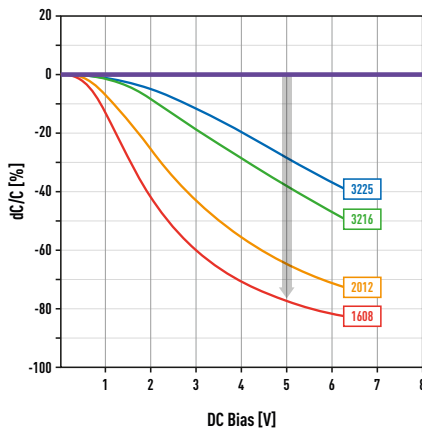

POSCAP

- > Voltage: 2 to 35 VDC
- > Cap: 3.9 μ F to 1500 μ F
- > Size: 2.0x1.25 to 7.3x4.3mm
- > ESR: as low as 5m Ω

OS-CON

- > Voltage: 2 to 100 VDC
- > Cap: 3.3 μ F to 2700 μ F
- > Ripple up to 7.2Arms
- > ESR: as low as 5m Ω

Hybrid

- > Voltage: 25 to 80 VDC
- > Temp: Up to 145 $^{\circ}$ C
- > Ripple up to 4.0Arms
- > AECQ-200 Compliant

DC BIAS BEHAVIOUR OF POLYMER VS. MLCC

■ SP-Cap / POSCAP / OS-CON / Hybrid
■ MLCC (6.3V 22 μ F, X5R)