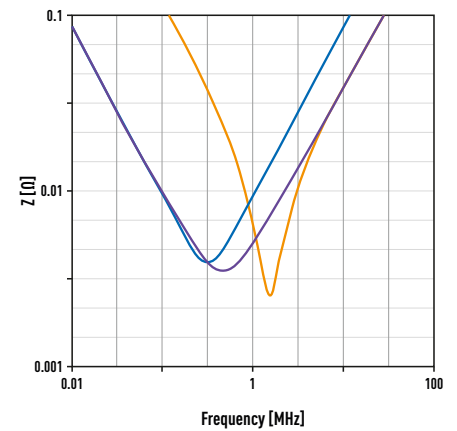

IMPEDANCE BEHAVIOUR OF POLYMER VS. MLCC

■ SP-Cap LS series 2.5V 180uF
■ SP-Cap SX series 2.5V 180uF
■ MLCC 0603 X5R 6.3V 22uF

PANASONIC OFFERS :

- > Four variations in Polymer dielectric capacitors
- > Including chip and can-type (SMD & THT).
- > No derating and DC bias unlike MLCCs
- > Physically more robust, longer lifetimes and safe-failure modes (no-burning)

With higher ripple current, stable ESR and capacitance across broad temperature and frequency spectrum, Polymer capacitors also offer value against Electrolytics for efficient designs.