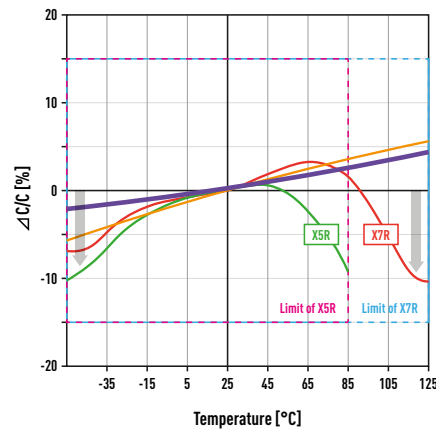

Hybrid

- > Voltage: 25 to 80 VDC
- > Temp: Up to 145 $^{\circ}$ C
- > Ripple up to 4.0Arms
- > AECQ-200 Compliant

DC BIAS BEHAVIOUR OF POLYMER VS. MLCC

■ SP-Cap / POSCAP / OS-CON / Hybrid
■ MLCC (6.3V 22 μ F, X5R)

TEMPERATURE BEHAVIOUR OF POLYMER VS. MLCC

■ SP-Cap / POSCAP / OS-CON ■ Hybrid
■ MLCC (16V 4.7 μ F, 3216, X5R / X7R)

IMPEDANCE BEHAVIOUR OF POLYMER VS. MLCC

■ SP-Cap LS series 2.5V 180uF
■ SP-Cap SX series 2.5V 180uF
■ MLCC 0603 X5R 6.3V 22uF